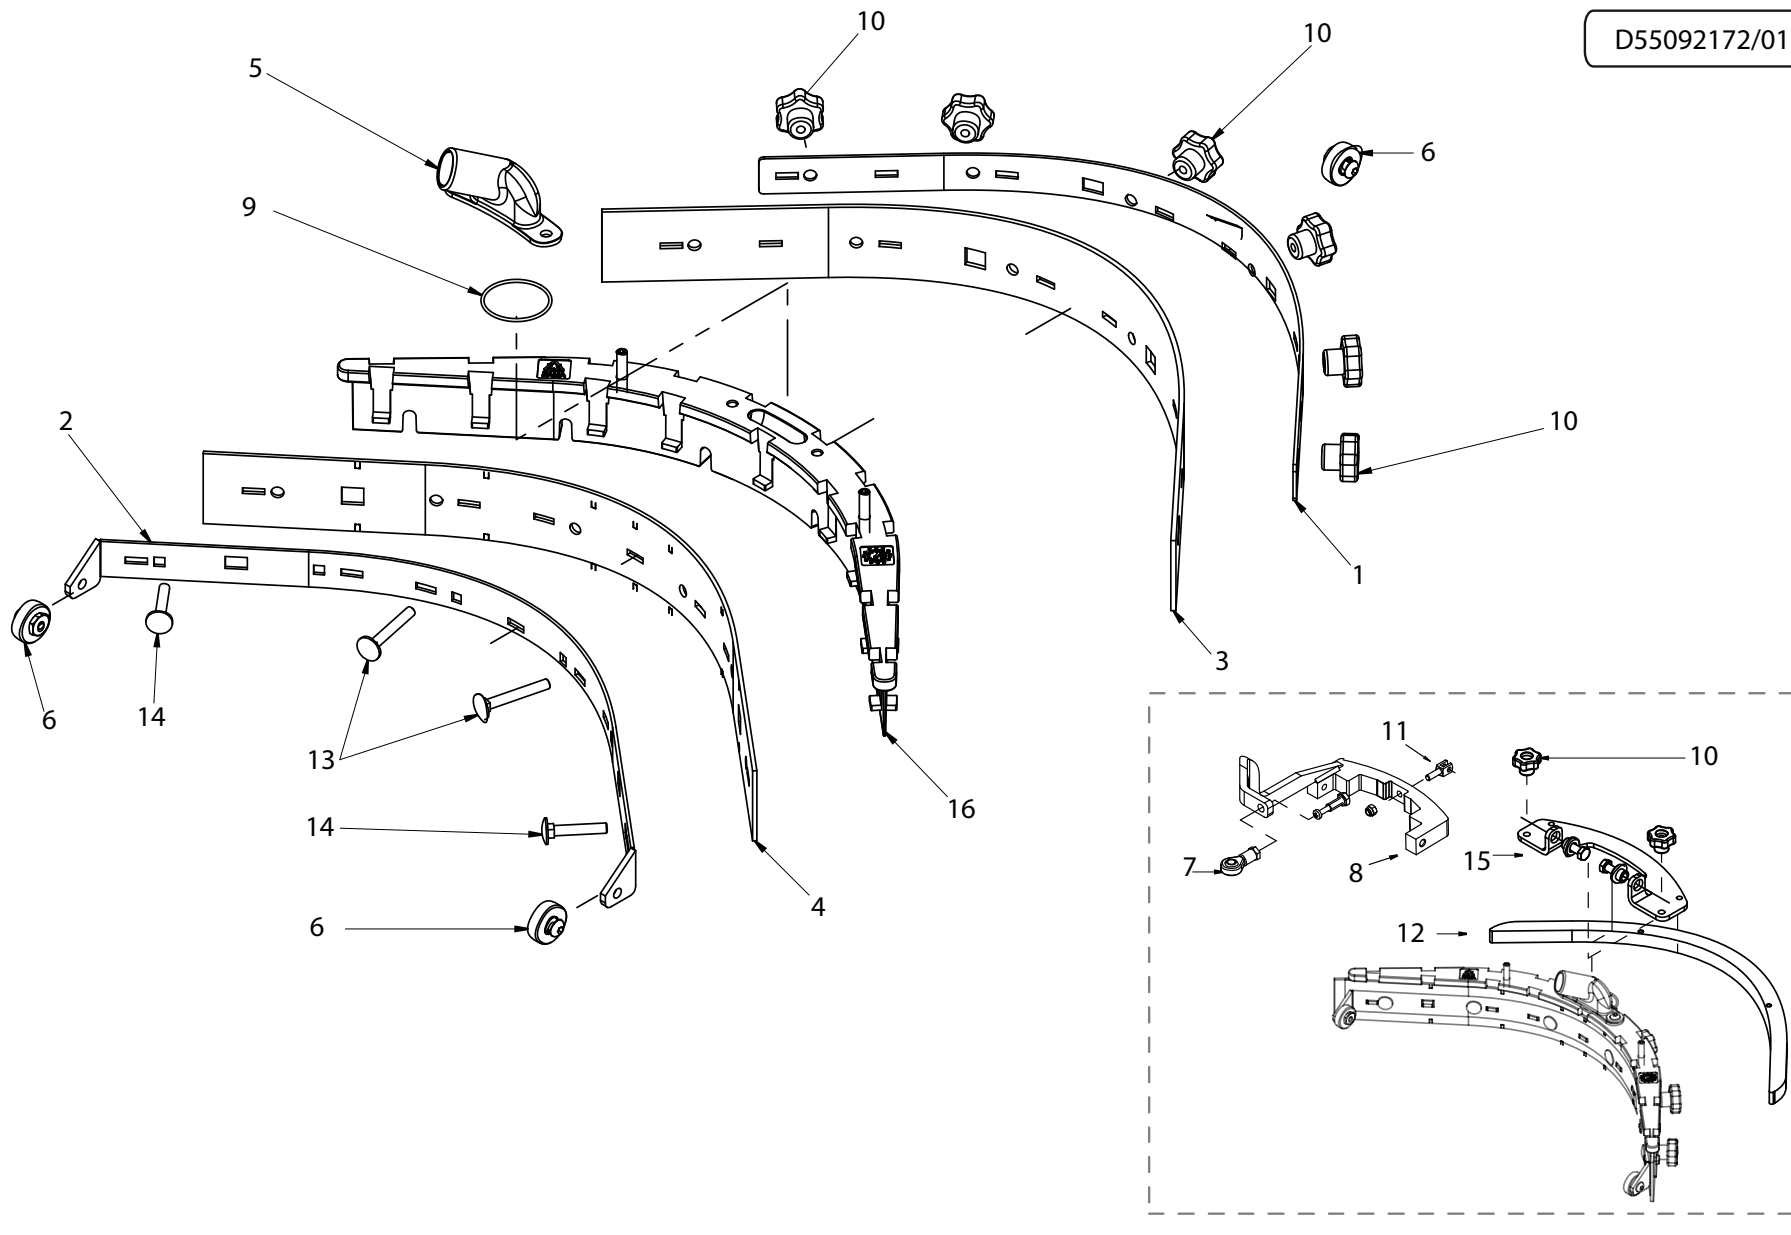

D55092172/01

GRUPPO SQUEGEE FLICK / QUICK '16 - Content filters: validity 05/04/2019

R55092172 - GRUPPO SQUEGEE FLICK / QUICK '16

Validity: from 20/02/2017 to 31/12/9999

Pos.	Code	Substituted by	Q.ty	Purchasable	Min. Q.ty	For mainten.	Description
001	5.513.0313		1	Yes	1		FERMA LAMA POSTERIORE SQG. QUICK
002	4.507.1554		1	Yes	1		FERMALAMA ANTERIORE QUICK
003	4.508.1101		1	Yes	3	ORD	LAMA POSTERIORE SQUEEGEE GOMMA NATURALE 590X50X3
004	4.508.1100		1	Yes	3	ORD	LAMA ANTERIORE SQUEEGEE GOMMA NATURALE 537X50X1,5
005	4.508.1039		1	Yes	2		VACCUM RACCORD
006	4.508.1102		3	Yes	12		RUOTA SQG D.35 QUICK '16
006	6.505.0082		1	Yes	2		KIT 1 RUOTA d.35 SQG. QUICK VERS. â€™16 / DYNAMIC
007	3.099.1226		1	Yes	1		SPHERE CONNECTION
008	5.513.0245		1	Yes	1		SWINGING SQUEEGEE SUPPORT
009	3.200.0212		1	Yes	6		O-RING
010	3.099.0477		6	Yes	5		KNOB M6 (THREADED PASS-THROUGH HOLE)
011	4.507.1273		1	Yes	2		LIFT SQUEEGEE CABLE FORK
012	4.507.1245		1	Yes	1		SQUEEGEE SUPPORT
013	3.002.0822		2	Yes	12		SCREW M6 X 45
014	3.002.0820		2	Yes	12		SCREW M6 X 35
015	3.002.0820		2	Yes	12		SCREW M6 X 35
015	4.507.1130		1	Yes	1		SQUEEGEE BALLAST
016	4.507.1130		1	Yes	1		SQUEEGEE BALLAST
016	4.508.1557		1	Yes	1		SQUEEGEE
017	4.508.1557		1	Yes	1		SQUEEGEE